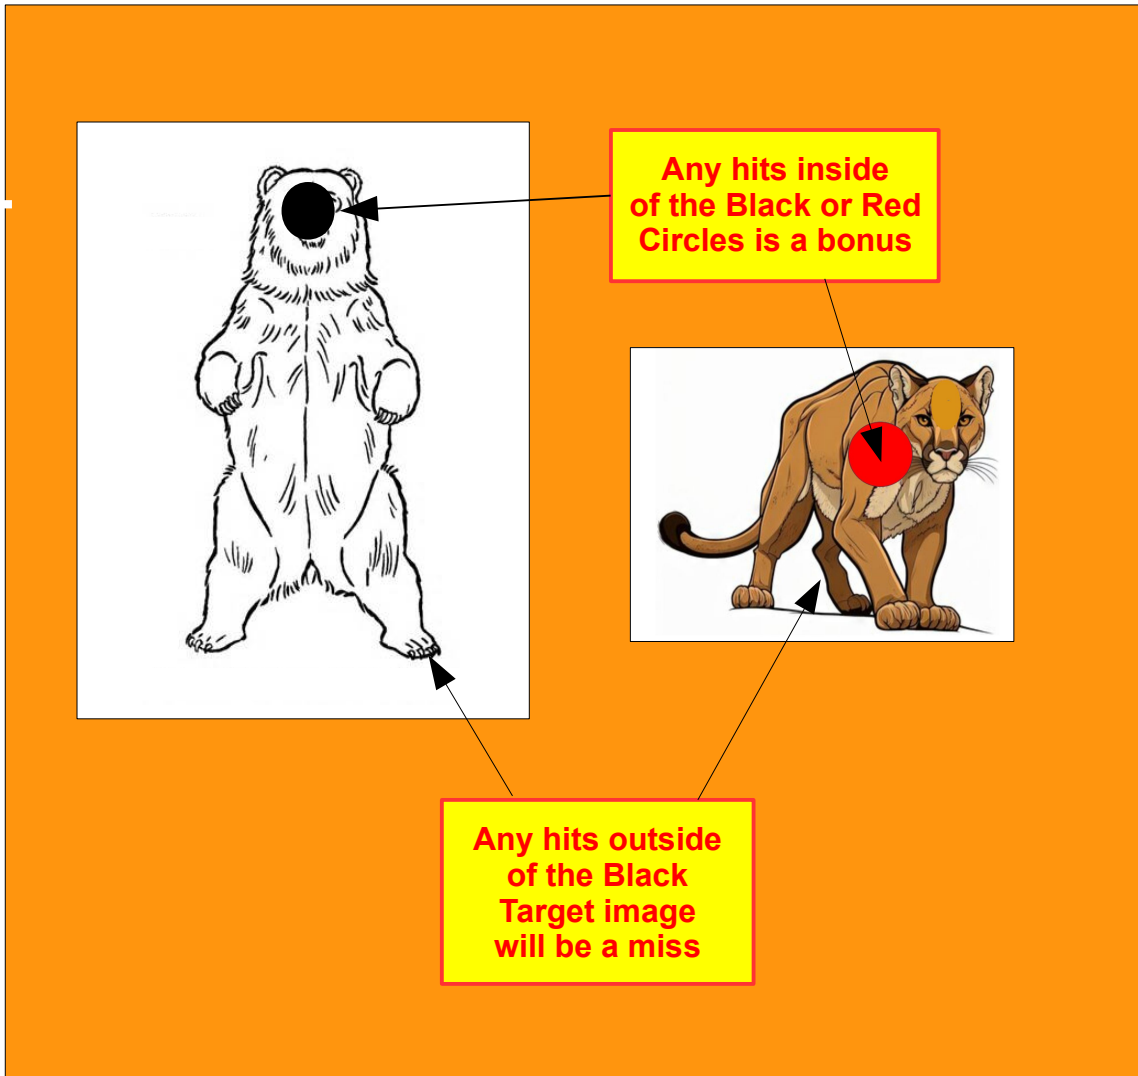

March 21, 2024 Indoor Shoot Stage-2

# Surprise Attack

**Your Camp is attacked first by a hungry Grizzly Bear and then next by an angry Mountain Lion. All you have to stop them with are your two trusty Pistols.**

Two Pistols staged on tray with (5) rounds in each Pistol, HDOEC. Targets set at (7) yards. At the beep shoot (5) rounds on the Grizzly then (5) rounds on the Mountain Lion. Re-stage Pistols on tray. Any hits on the black or red circles will be a five second bonus.